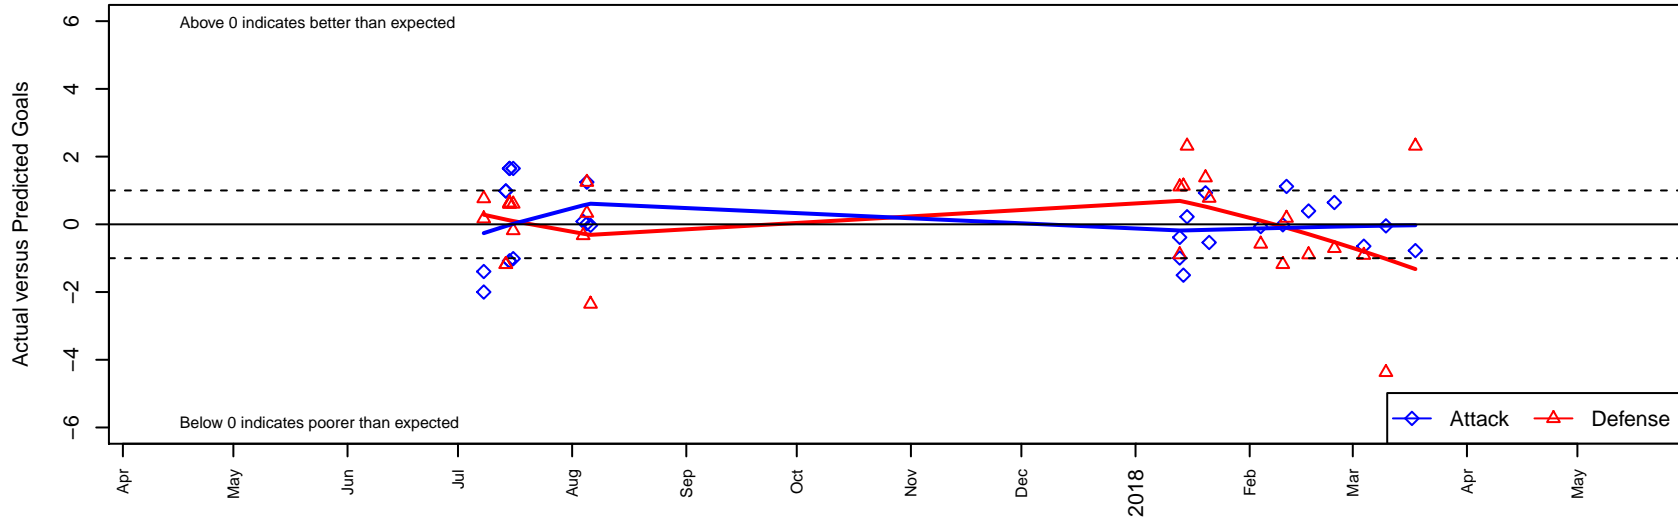

Thelo Chaos G99

Thelo United Futbol
 Milwaukie, OR
 G99 total strength=1528
 attack=14.14 defense=11.03
 spr league = PTT Win G99 Premier

alt names used:
 Thelo 99G Chaos
 Thelo Chaos
 Thelo United Chaos
 Thelo United Chaos
 THELO UNITED FC CHAOS

Venues played:
 2017 PCU Summer Classic HS Silver
 2017 Beaverton Cup U19 Silver
 2017 Mt Hood Challenge U19 Silver
 2017 Portland Winter Showcase U19
 2017 PTT Winter G99 Premier

Thelo Chaos G99
 Dots are actual minus expected GF (blue circles) and GA (red triangles).
 Blue line is smoothed change in attack strength. Red is smoothed change in defense strength.

**attack and defense variance (black dot)
relative to other teams
and top 10 in region**

**attack and defense rating
relative to others at age
and all opponents in last 13 months**

Performance relative to 13 month average