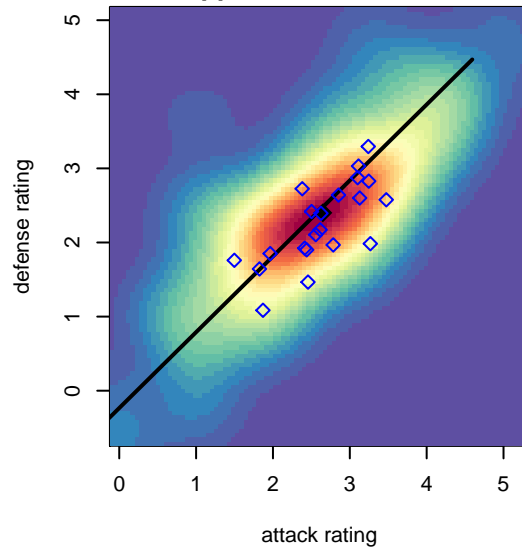

Venues played:
 2017 PCU Summer Classic HS Silver
 2017 Beaverton Cup U19 Silver
 2017 Mt Hood Challenge U19 Silver
 2017 Portland Winter Showcase U19
 2017 PTT Winter G99 Premier

Thelo Chaos G99
 Dots are actual minus expected GF (blue circles) and GA (red triangles).
 Blue line is smoothed change in attack strength. Red is smoothed change in defense strength.

**attack and defense variance (black dot)
relative to other teams
and top 10 in region**

**attack and defense rating
relative to others at age
and all opponents in last 13 months**

Performance relative to 13 month average