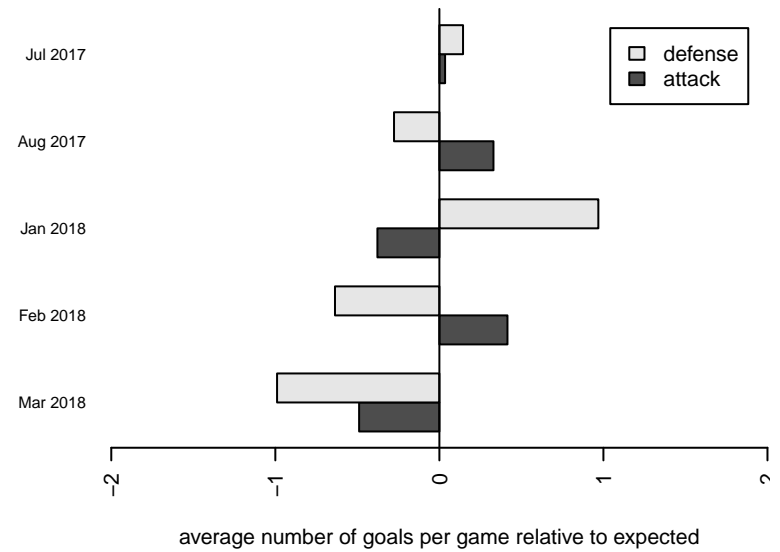

Performance relative to 13 month average