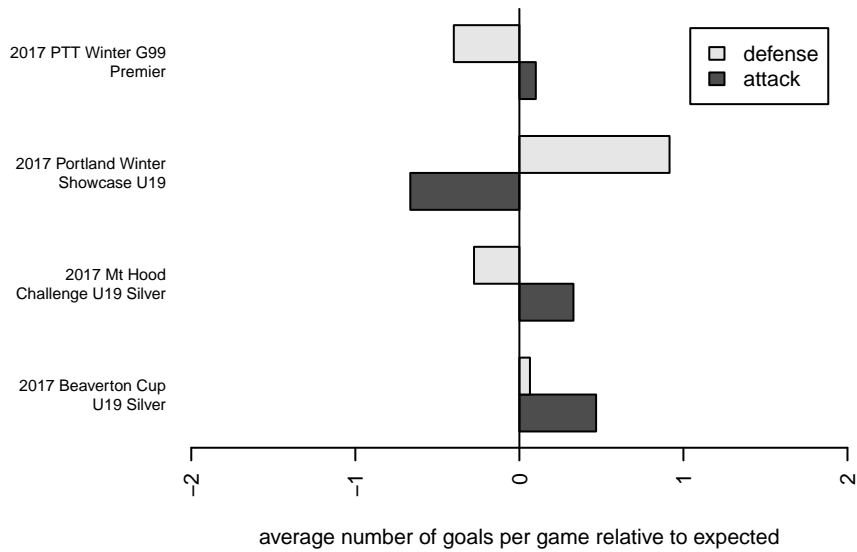

Venues played:
 2017 PCU Summer Classic HS Silver
 2017 Beaverton Cup U19 Silver
 2017 Mt Hood Challenge U19 Silver
 2017 Portland Winter Showcase U19
 2017 PTT Winter G99 Premier

Thelo Chaos G99
 Dots are actual minus expected GF (blue circles) and GA (red triangles).
 Blue line is smoothed change in attack strength. Red is smoothed change in defense strength.

**attack and defense variance (black dot)
relative to other teams
and top 10 in region**

**attack and defense rating
relative to others at age
and all opponents in last 13 months**

Performance relative to 13 month average