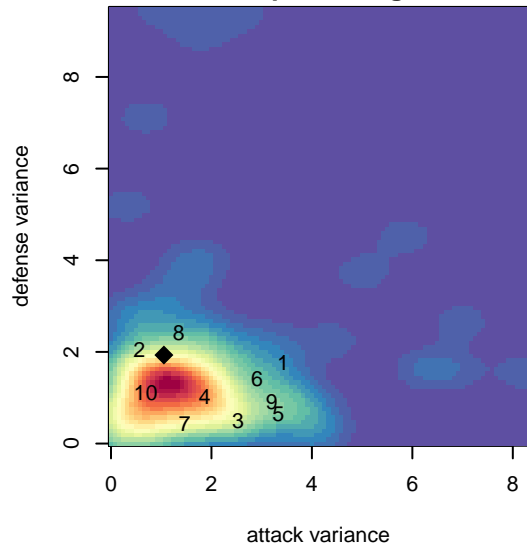

Thelo Chaos G99

Thelo United Futbol
 Milwaukie, OR
 G99 total strength=1528
 attack=14.14 defense=11.03
 spr league = PTT Win G99 Premier

alt names used:
 Thelo 99G Chaos
 Thelo Chaos
 Thelo United Chaos
 Thelo United Chaos
 THELO UNITED FC CHAOS

Venues played:
 2017 PCU Summer Classic HS Silver
 2017 Beaverton Cup U19 Silver
 2017 Mt Hood Challenge U19 Silver
 2017 Portland Winter Showcase U19
 2017 PTT Winter G99 Premier

Thelo Chaos G99
 Dots are actual minus expected GF (blue circles) and GA (red triangles).
 Blue line is smoothed change in attack strength. Red is smoothed change in defense strength.

**attack and defense variance (black dot)
relative to other teams
and top 10 in region**

**attack and defense rating
relative to others at age
and all opponents in last 13 months**

Performance relative to 13 month average